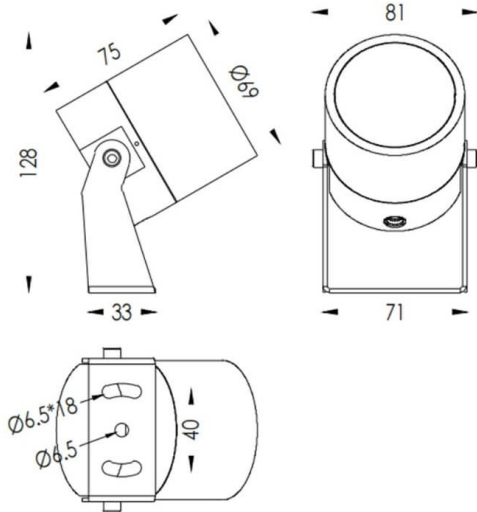

TUBEO-R

Item code	86.OS04.3341.01
Product type	Outdoor
Category	Spike Spot Light
Family	TUBEO-R
Subfamily	TUBEO-R
Pictograms	

Dimensions

Product dimensions (mm) **69(Dia)X75(H)mm**

Scheme

Product	
Real power (W)	10
Real luminous flux (Lm)	900
Luminous efficiency (Lm/W)	90
Beam angle (°)	36
Life time (h)	50000h L70B10
IP	65
Control gear	ON-OFF
Average life time (h)	50000h L70B10
Colour temperature (K)	3000
Colour consistency (SDCM)	SDCM3
CRI	80
IK	IK10

Photometry